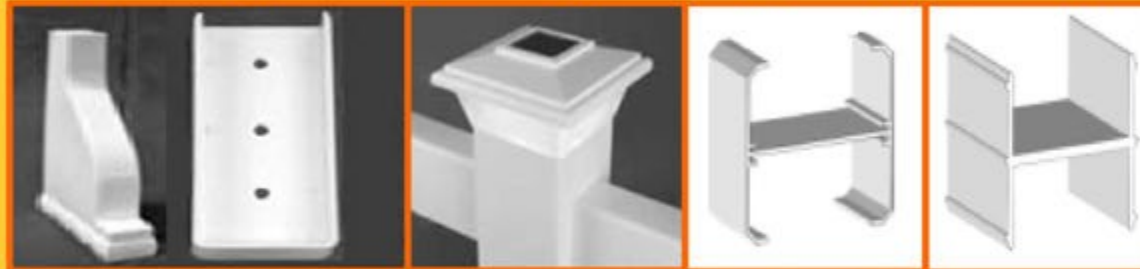

373   372   371   AI559 / AI557   AI268 / AI15558

Hardware Available in Black & White.