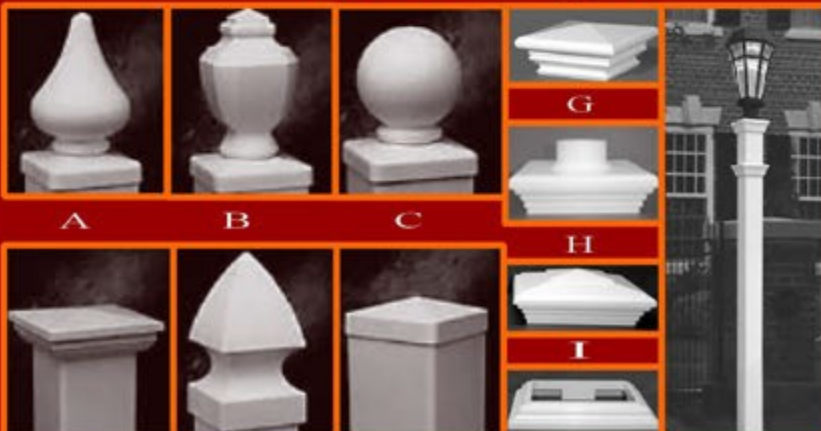

Post Caps

358 (A) Teardrop Cap
359 (B) Coachman Cap
360 (C) Ball Cap
361 (D) New England Cap
362 (E) Gothic Cap
363 (F) External Flat Cap
364 (G) Federation Cap
265 (H) Antique Adapter Cap
266 (I) Classic New England Cap
267 (J) Post Skirt
268 (K) Antique Post Light