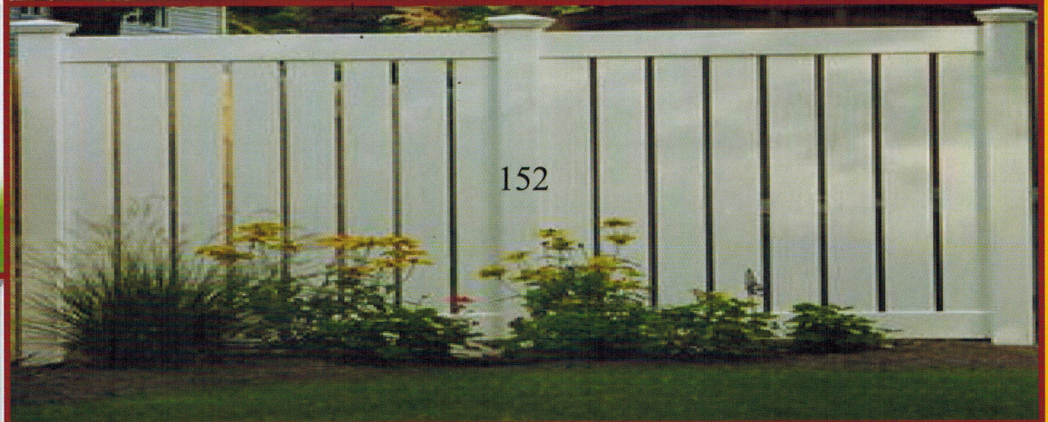

Ever Strong Semi Privacy

- Sections are available 3' to 8' high.
- Custom size is available.
- You can take any combination and B&H will MFG to your specifications.
- Section includes metal reinforcement channel in the bottom rail.