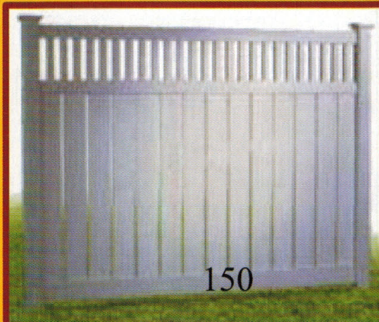

Ever Strong Semi Privacy

- Sections are available 3' to 8' high.
- Custom size is available.
- You can take any combination and B&H will MFG to your specifications.
- Section includes metal reinforcement channel in the bottom rail.